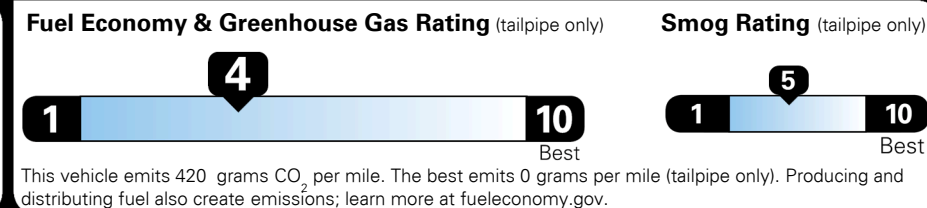

Hyundai's flagship, premium three-row SUV

EPA DOT Fuel Economy and Environment

Gasoline Vehicle

Fuel Economy

21 MPG
 combined city/hwy

19 MPG
 city

24 MPG
 highway

4.8 gallons per 100 miles

Small SUVs range from 12 to 115 MPG. The best vehicle rates 146 MPGe.

You spend \$3,000 more in fuel costs over 5 years compared to the average new vehicle.

Annual fuel cost \$2,500

Actual results will vary for many reasons, including driving conditions and how you drive and maintain your vehicle. The average new vehicle gets 28 MPG and costs \$9,500 to fuel over 5 years. Cost estimates are based on 15,000 miles per year at \$ 3.50 per gallon. MPGe is miles per gasoline gallon equivalent. Vehicle emissions are a significant cause of climate change and smog.